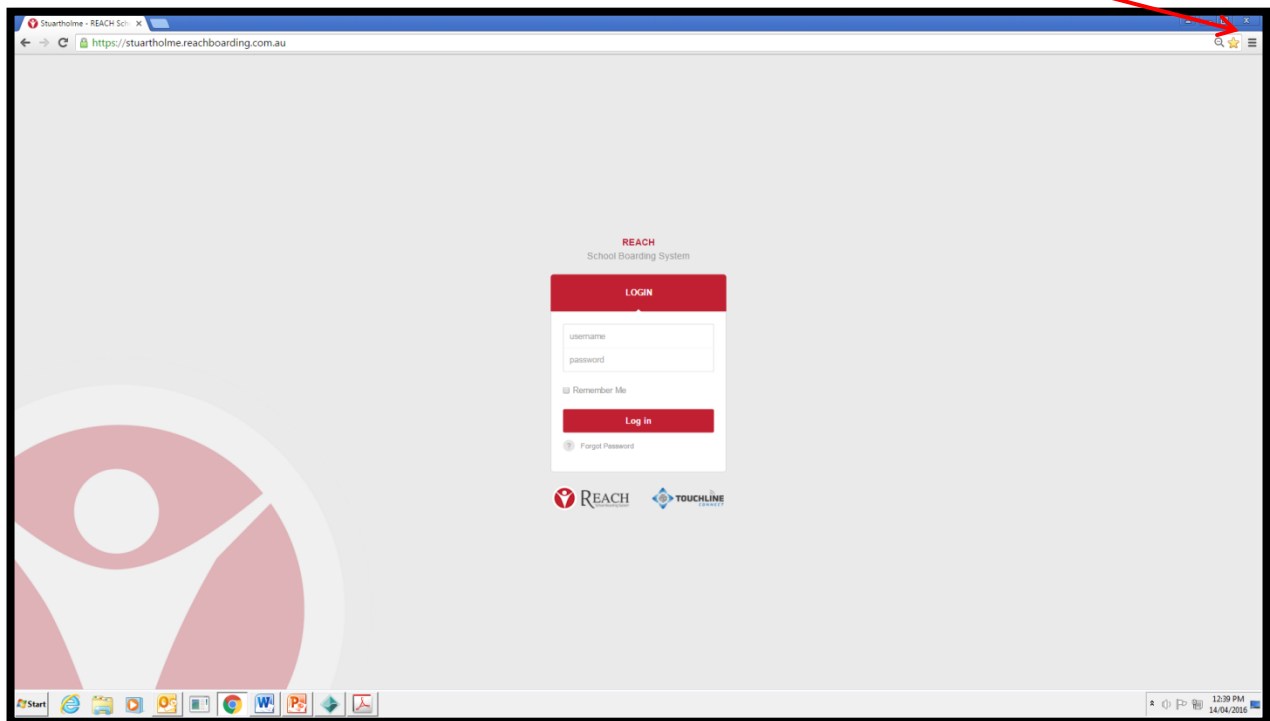

REACH ONLINE LEAVE SYSTEM

At Stuartholme, leave arrangements will now be submitted via the REACH Boarding website or mobile phone app. In the past, it has only been parents who are able to submit leave requests via the Community Lounge, however, with REACH Boarders are able to submit leave requests as well.

As REACH has been tailored specifically for Stuartholme Boarding Community we have our own link:

<https://stuartholme.reachboarding.com.au/>

It is recommended that the link is saved as a bookmark in your web browser.

The procedure to make <https://stuartholme.reachboarding.com.au/> a bookmark in your Google Chrome browser is as follows:

1. Open Google Chrome and go to <https://stuartholme.reachboarding.com.au/>
2. Click on the menu at the top right of your browser window