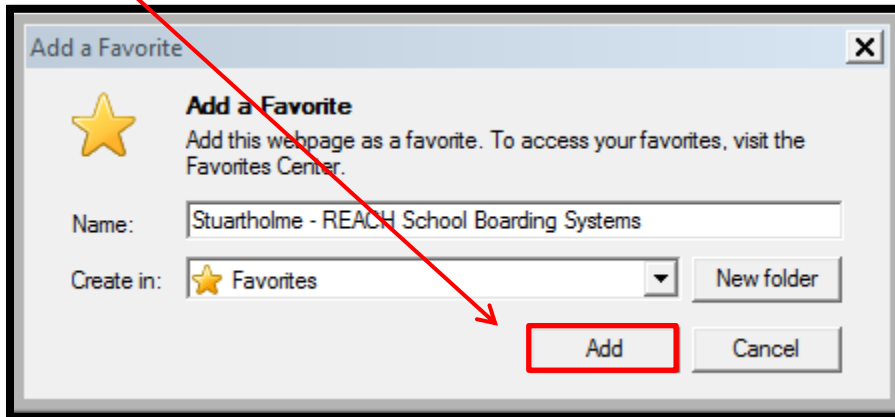

4. Click Add