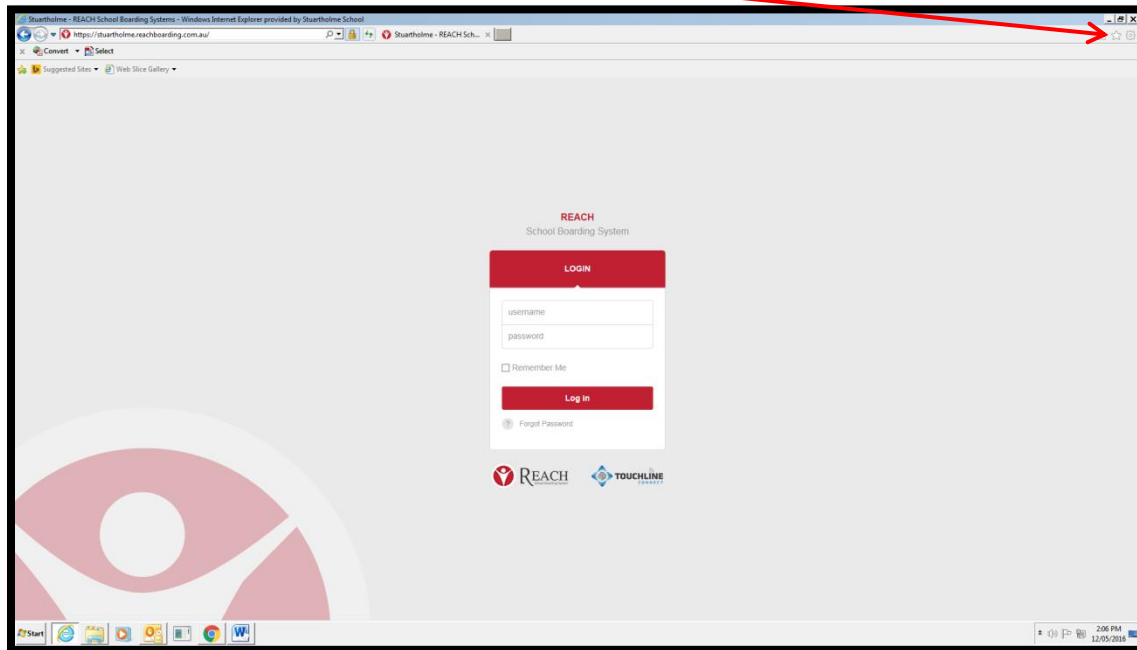

Internet Explorer

The procedure to make <https://stuartholme.reachboarding.com.au/> a bookmark in your Internet Explorer browser is as follows:

1. Open Internet Explorer and go to <https://stuartholme.reachboarding.com.au/>
2. Click the Favourites icon at the top right of your browser window