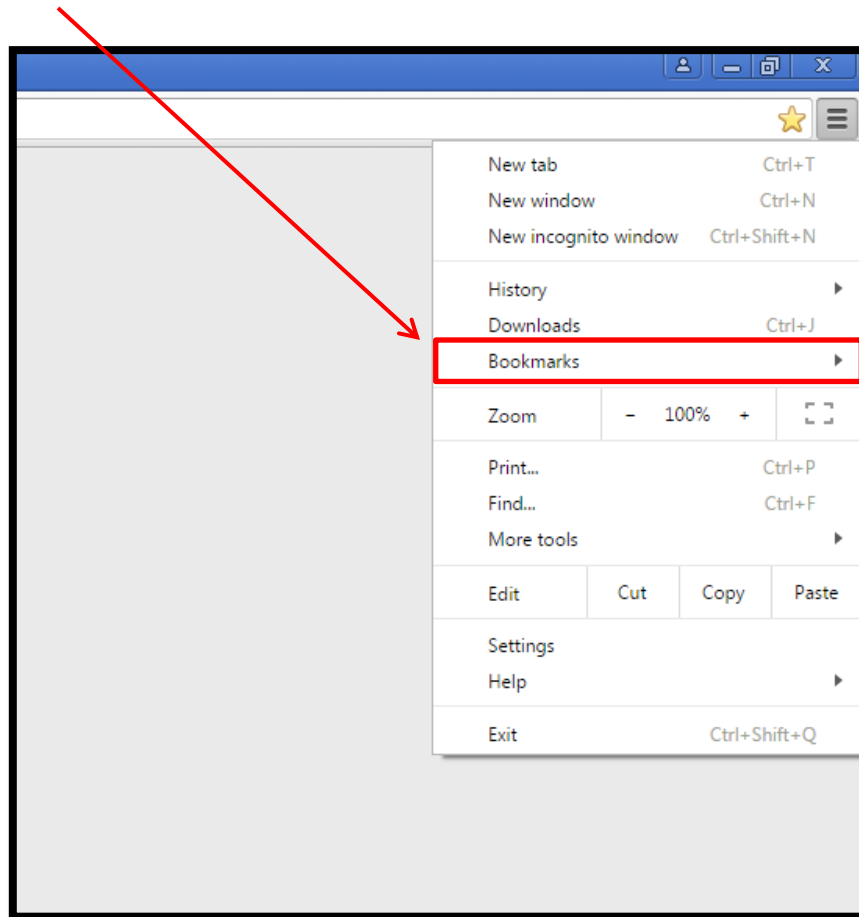

3. Select Bookmarks