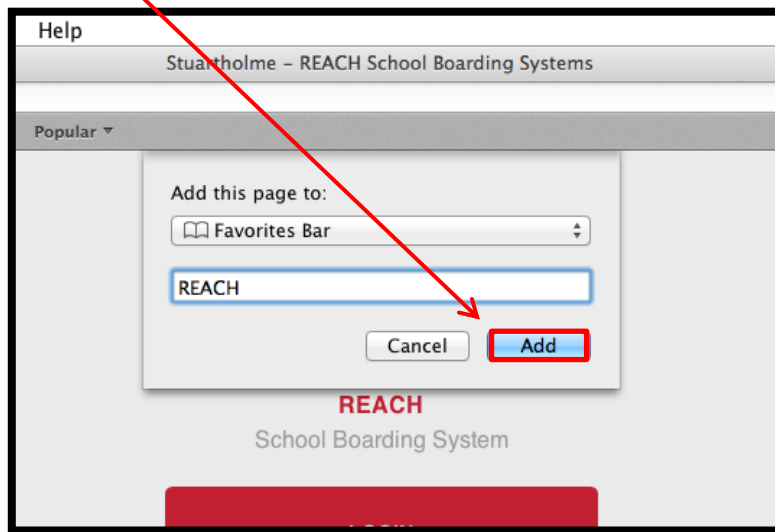

3. Select Bookmark This Page

4. Click Done

Click the REACH bookmark to be taken directly to the REACH login page.

The procedure to make <https://stuartholme.reachboarding.com.au/> a bookmark in your Safari browser is as follows:

1. Open Safari and go to <https://stuartholme.reachboarding.com.au/>
2. Click on Bookmarks dropdown menu

3. Select Add Bookmark

4. Change the name of the Bookmark to REACH

5. Click Add

Click the REACH bookmark to be taken directly to the REACH login page.