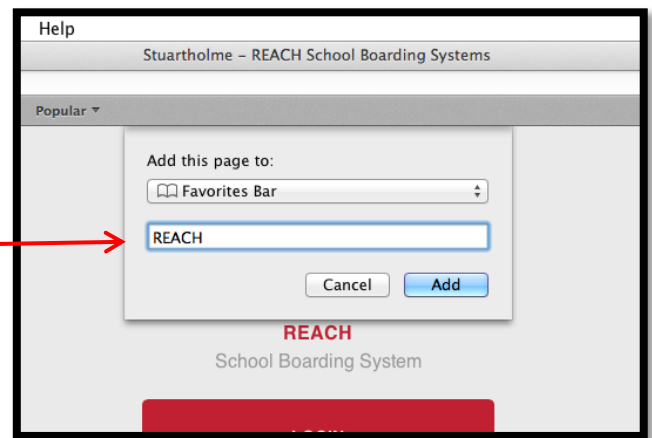

3. Select Bookmark This Page

4. Click Done

Click the REACH bookmark to be taken directly to the REACH login page.

The procedure to make <https://stuartholme.reachboarding.com.au/> a bookmark in your Safari browser is as follows:

1. Open Safari and go to <https://stuartholme.reachboarding.com.au/>
2. Click on Bookmarks dropdown menu

3. Select Add Bookmark

4. Change the name of the Bookmark to REACH

5. Click Add

Click the REACH bookmark to be taken directly to the REACH login page.