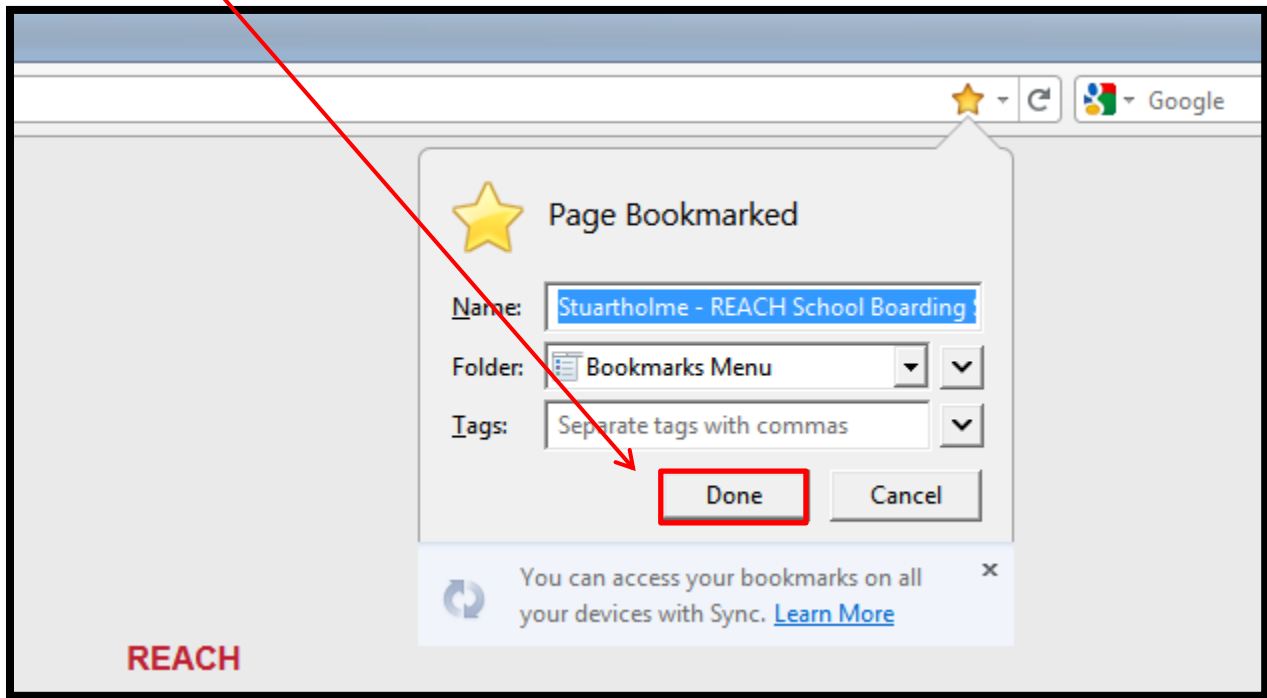

### 4. Select Bookmark this page...

5. Click Finished

Click the REACH bookmark to be taken directly to the REACH login page.

3. Select Bookmark This Page

4. Click Done

Click the REACH bookmark to be taken directly to the REACH login page.

The procedure to make <https://stuartholme.reachboarding.com.au/> a bookmark in your Safari browser is as follows: