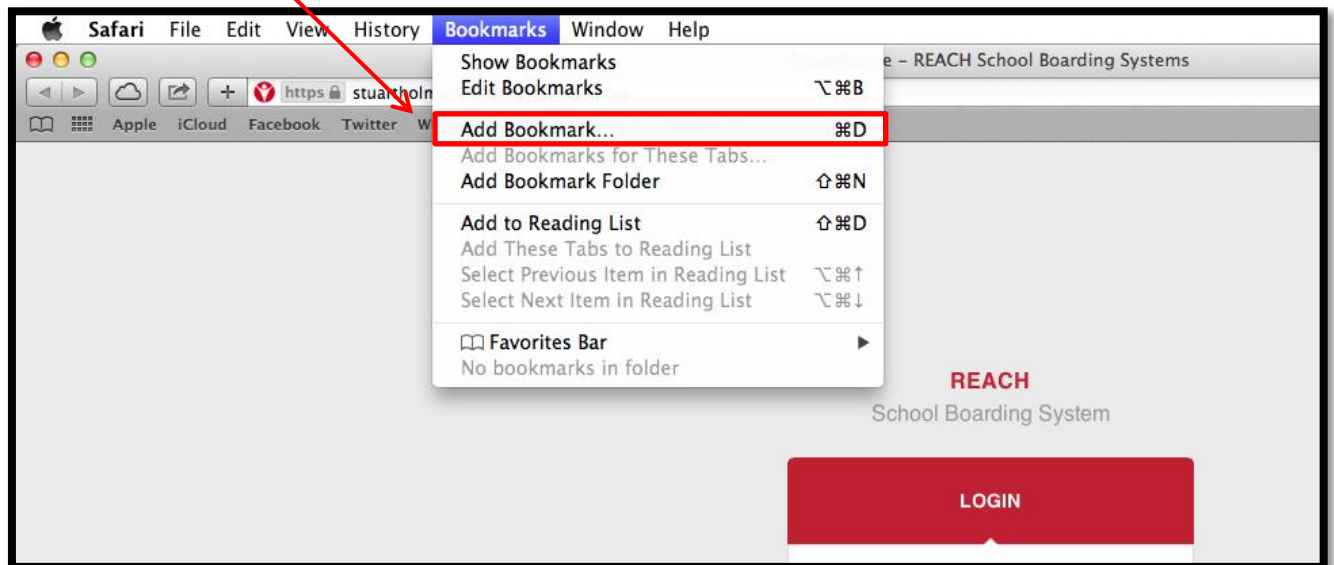

3. Select Bookmark This Page

4. Click Done

Click the REACH bookmark to be taken directly to the REACH login page.

The procedure to make <https://stuartholme.reachboarding.com.au/> a bookmark in your Safari browser is as follows:

1. Open Safari and go to <https://stuartholme.reachboarding.com.au/>
2. Click on Bookmarks dropdown menu

3. Select Add Bookmark

4. Change the name of the Bookmark to REACH

5. Click Add

Click the REACH bookmark to be taken directly to the REACH login page.