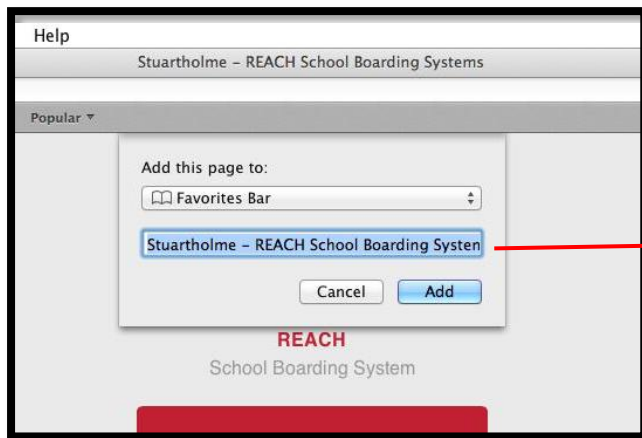

3. Select Bookmark This Page

4. Click Done

Click the REACH bookmark to be taken directly to the REACH login page.

The procedure to make <https://stuartholme.reachboarding.com.au/> a bookmark in your Safari browser is as follows:

1. Open Safari and go to <https://stuartholme.reachboarding.com.au/>
2. Click on Bookmarks dropdown menu

3. Select Add Bookmark

4. Change the name of the Bookmark to REACH

5. Click Add

Click the REACH bookmark to be taken directly to the REACH login page.