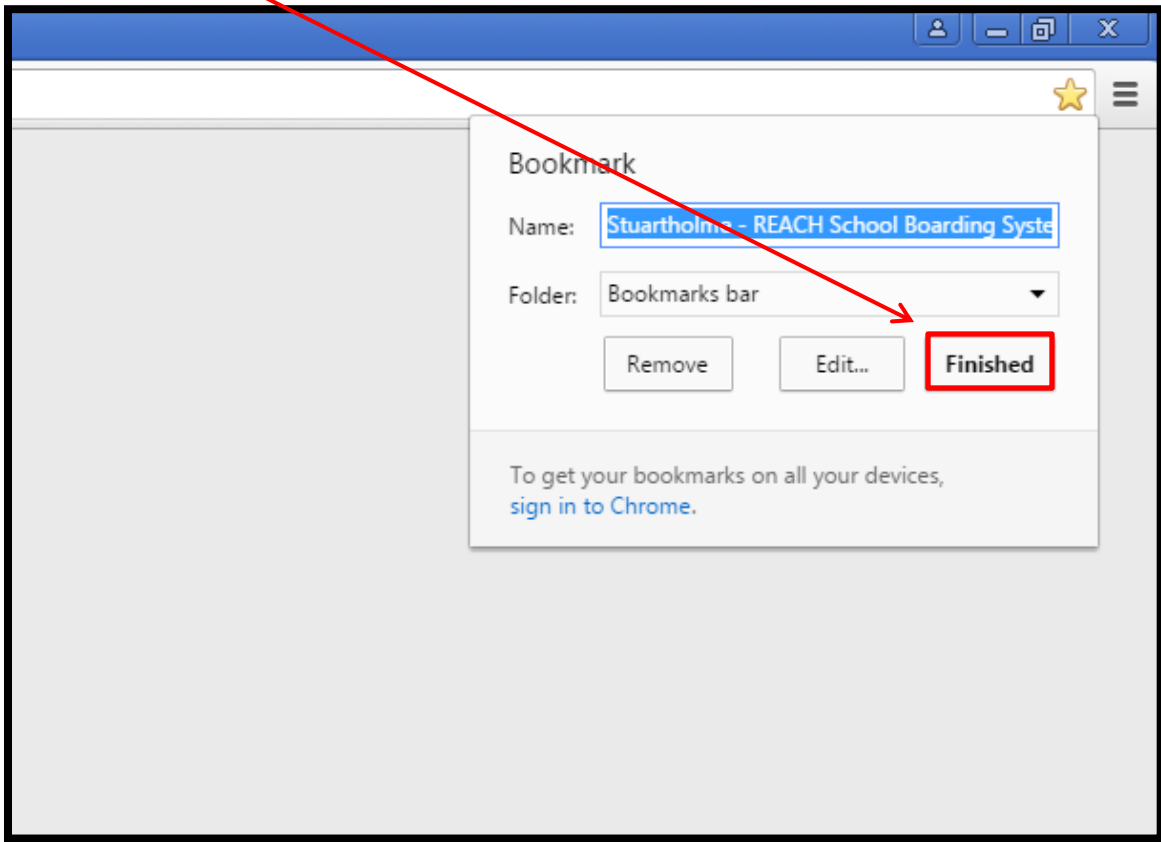

5. Click Finished