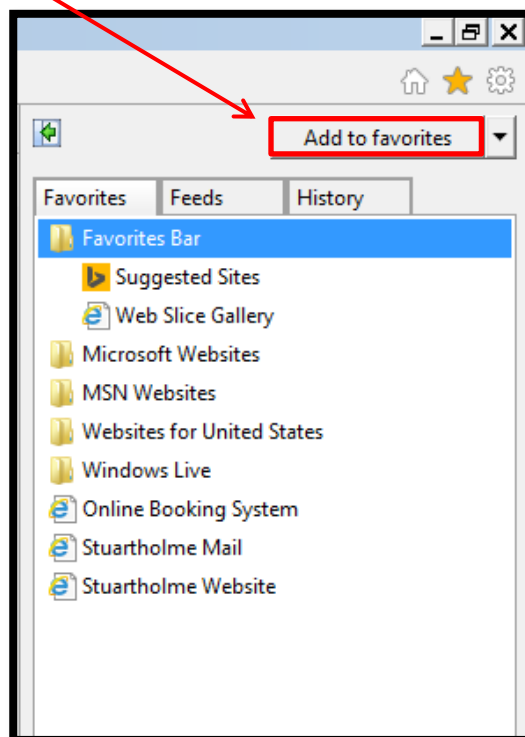

3. Select Add to Favourites